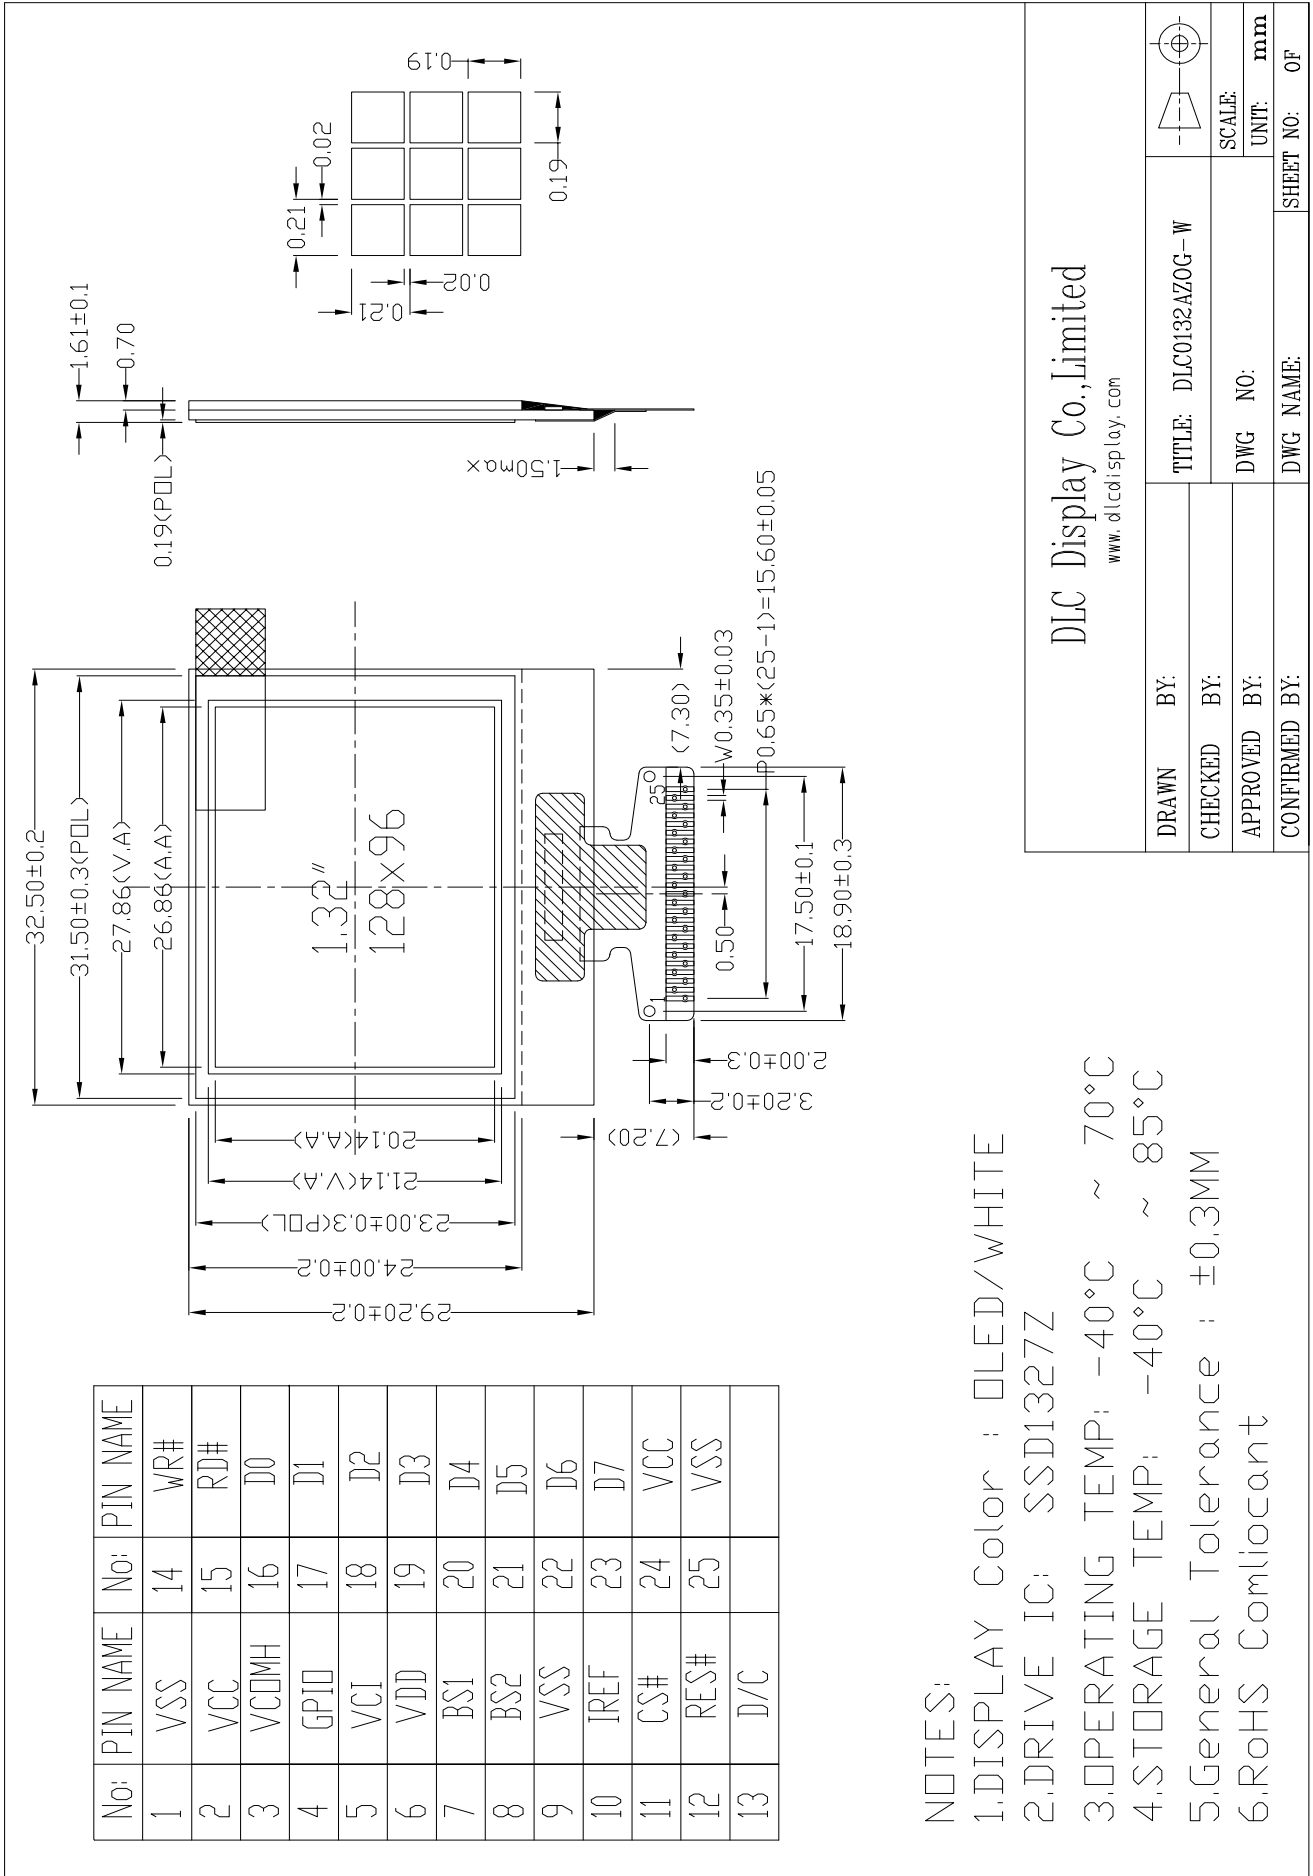

Outline Drawing

DLC Display Co., Limited www.dlcdisplay.com		TITLE: DLC0132AZOG-W	
DRAWN BY:	CHECKED BY:	DWG NO:	SCALE:
APPROVED BY:	CONFIRMED BY:	DWG NAME:	UNIT: mm
			SHEET NO: OF