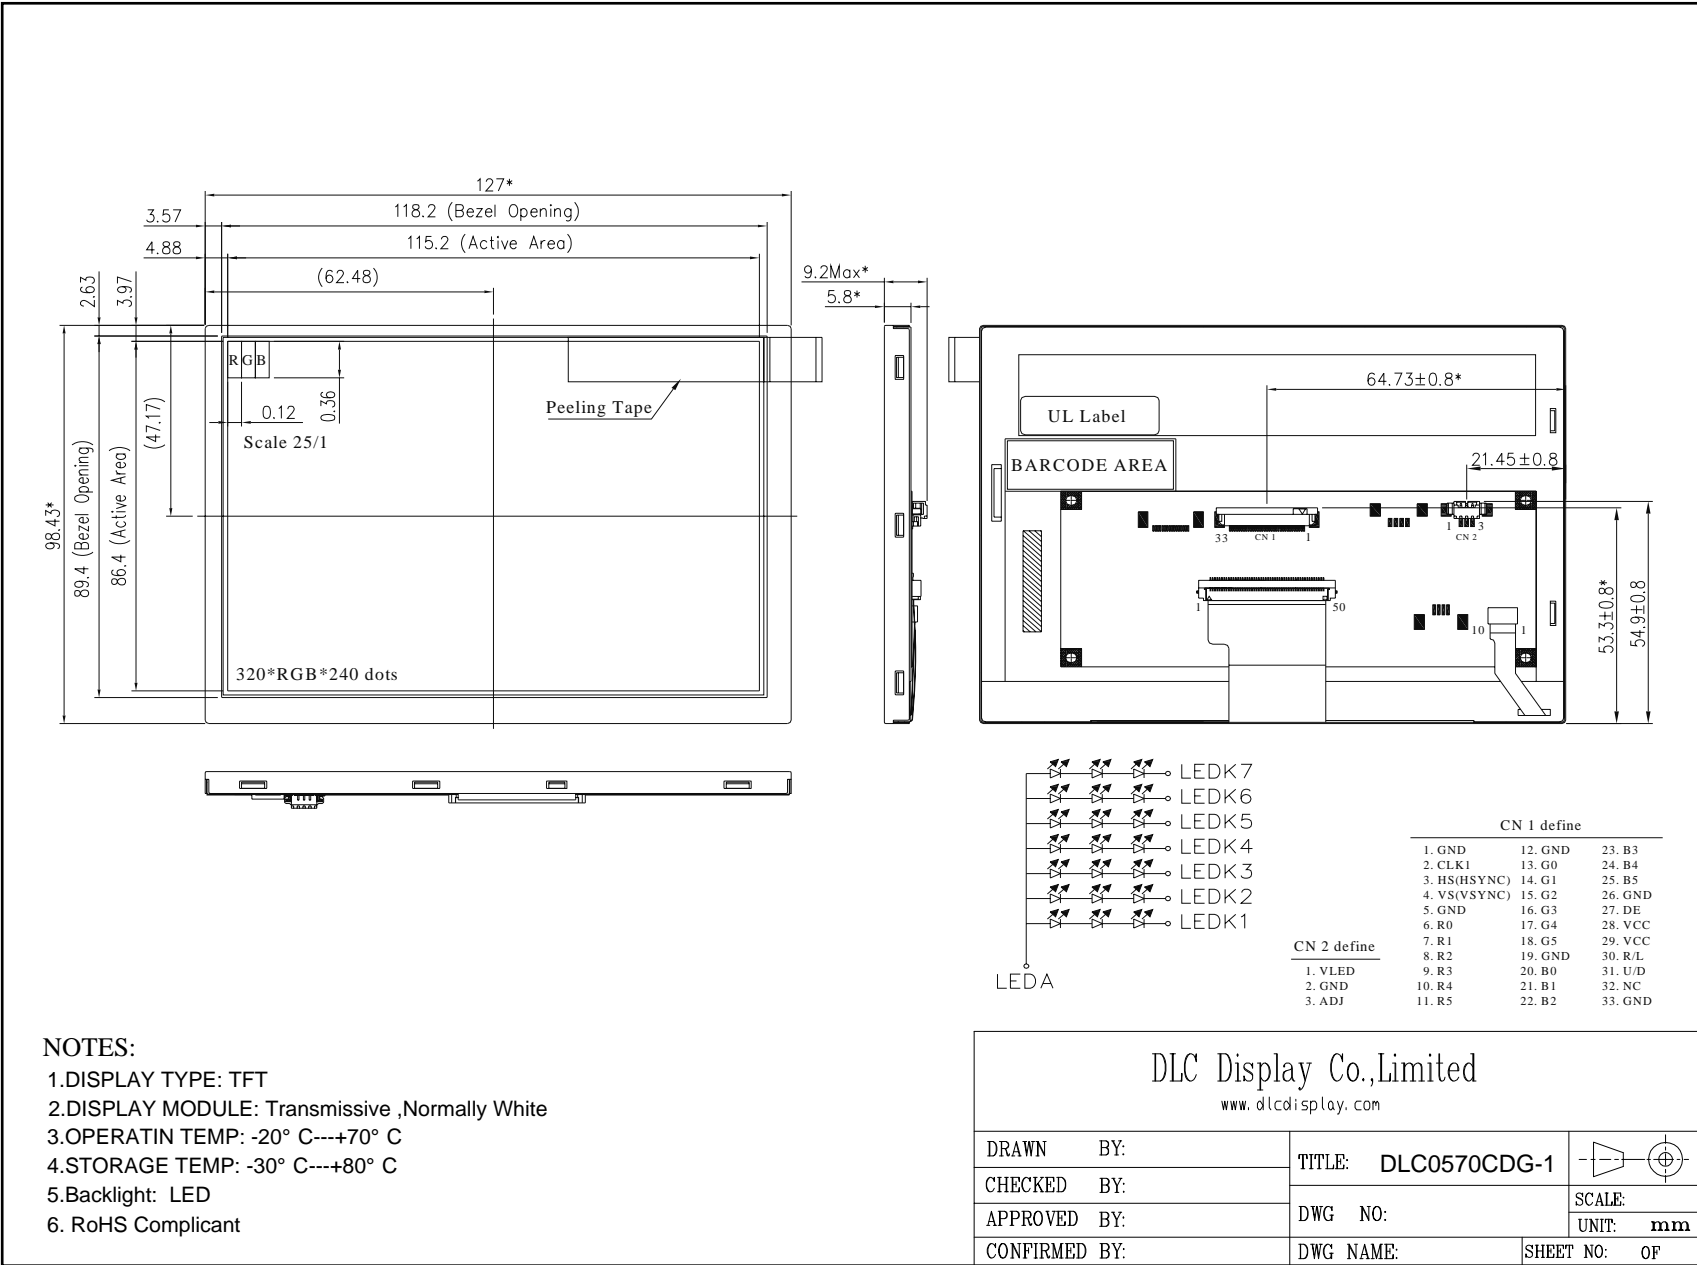

Outline Drawing

NOTES:

- 1.DISPLAY TYPE: TFT
- 2.DISPLAY MODULE: Transmissive ,Normally White
- 3.OPERATING TEMP: -20° C---+70° C
- 4.STORAGE TEMP: -30° C---+80° C
- 5.Backlight: LED
6. RoHS Compliant

DLC Display Co., Limited		
www.dlcdisplay.com		
DRAWN BY:	TITLE: DLC0570CDG-1	
CHECKED BY:	DWG NO:	
APPROVED BY:	DWG NAME:	UNIT: mm
CONFIRMED BY:	SHEET NO: OF	