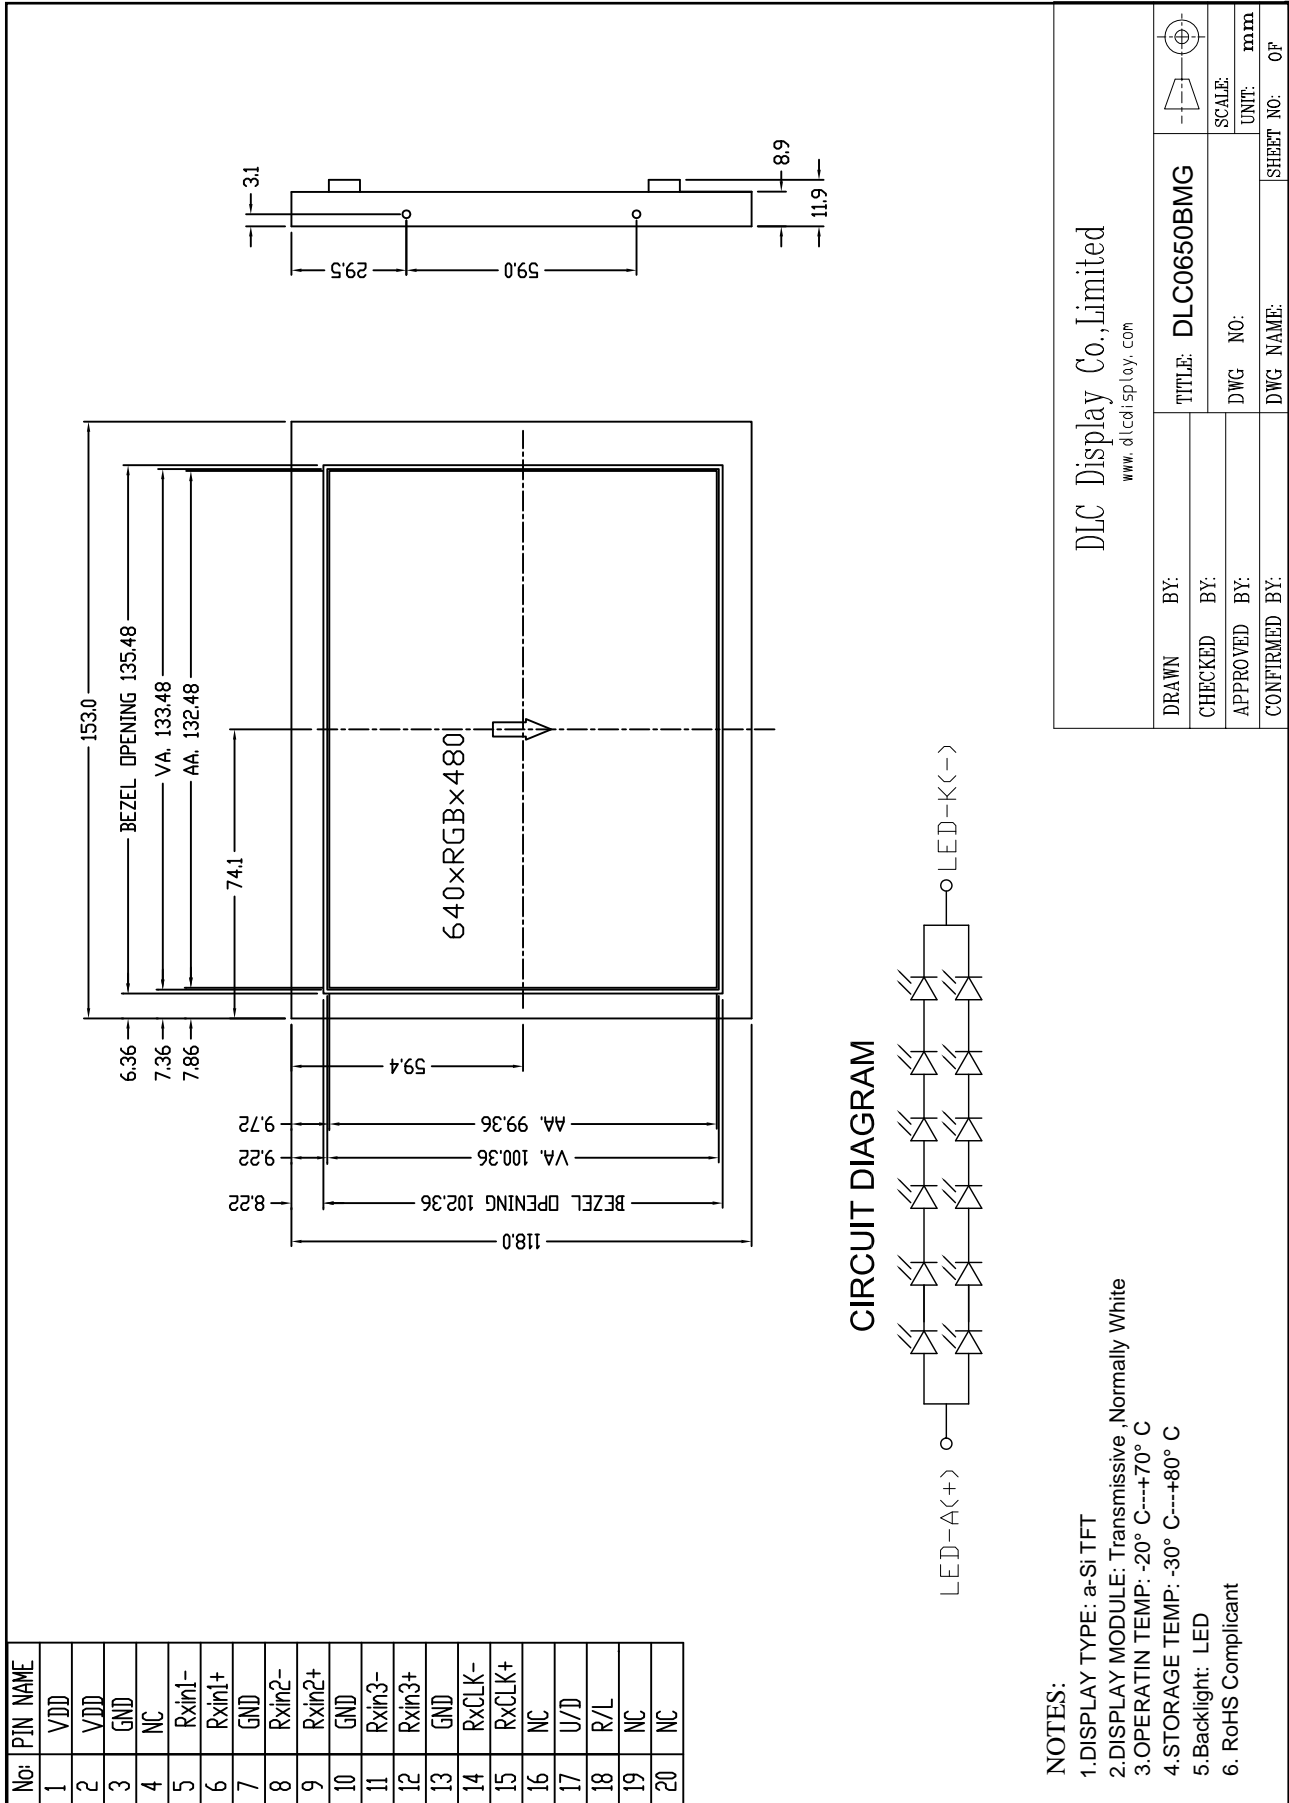

Outline Drawing

|  |               |                   |          |
|--|---------------|-------------------|----------|
| DLC Display Co., Limited<br>www.dlcdisplay.com |               | TITLE: DLC0650BMG |          |
| DRAWN BY:                                      | CHECKED BY:   | DWG NO:           | SCALE:   |
| APPROVED BY:                                   | CONFIRMED BY: | DWG NAME:         | UNIT: mm |
|  |               | SHEET NO:         | OF       |