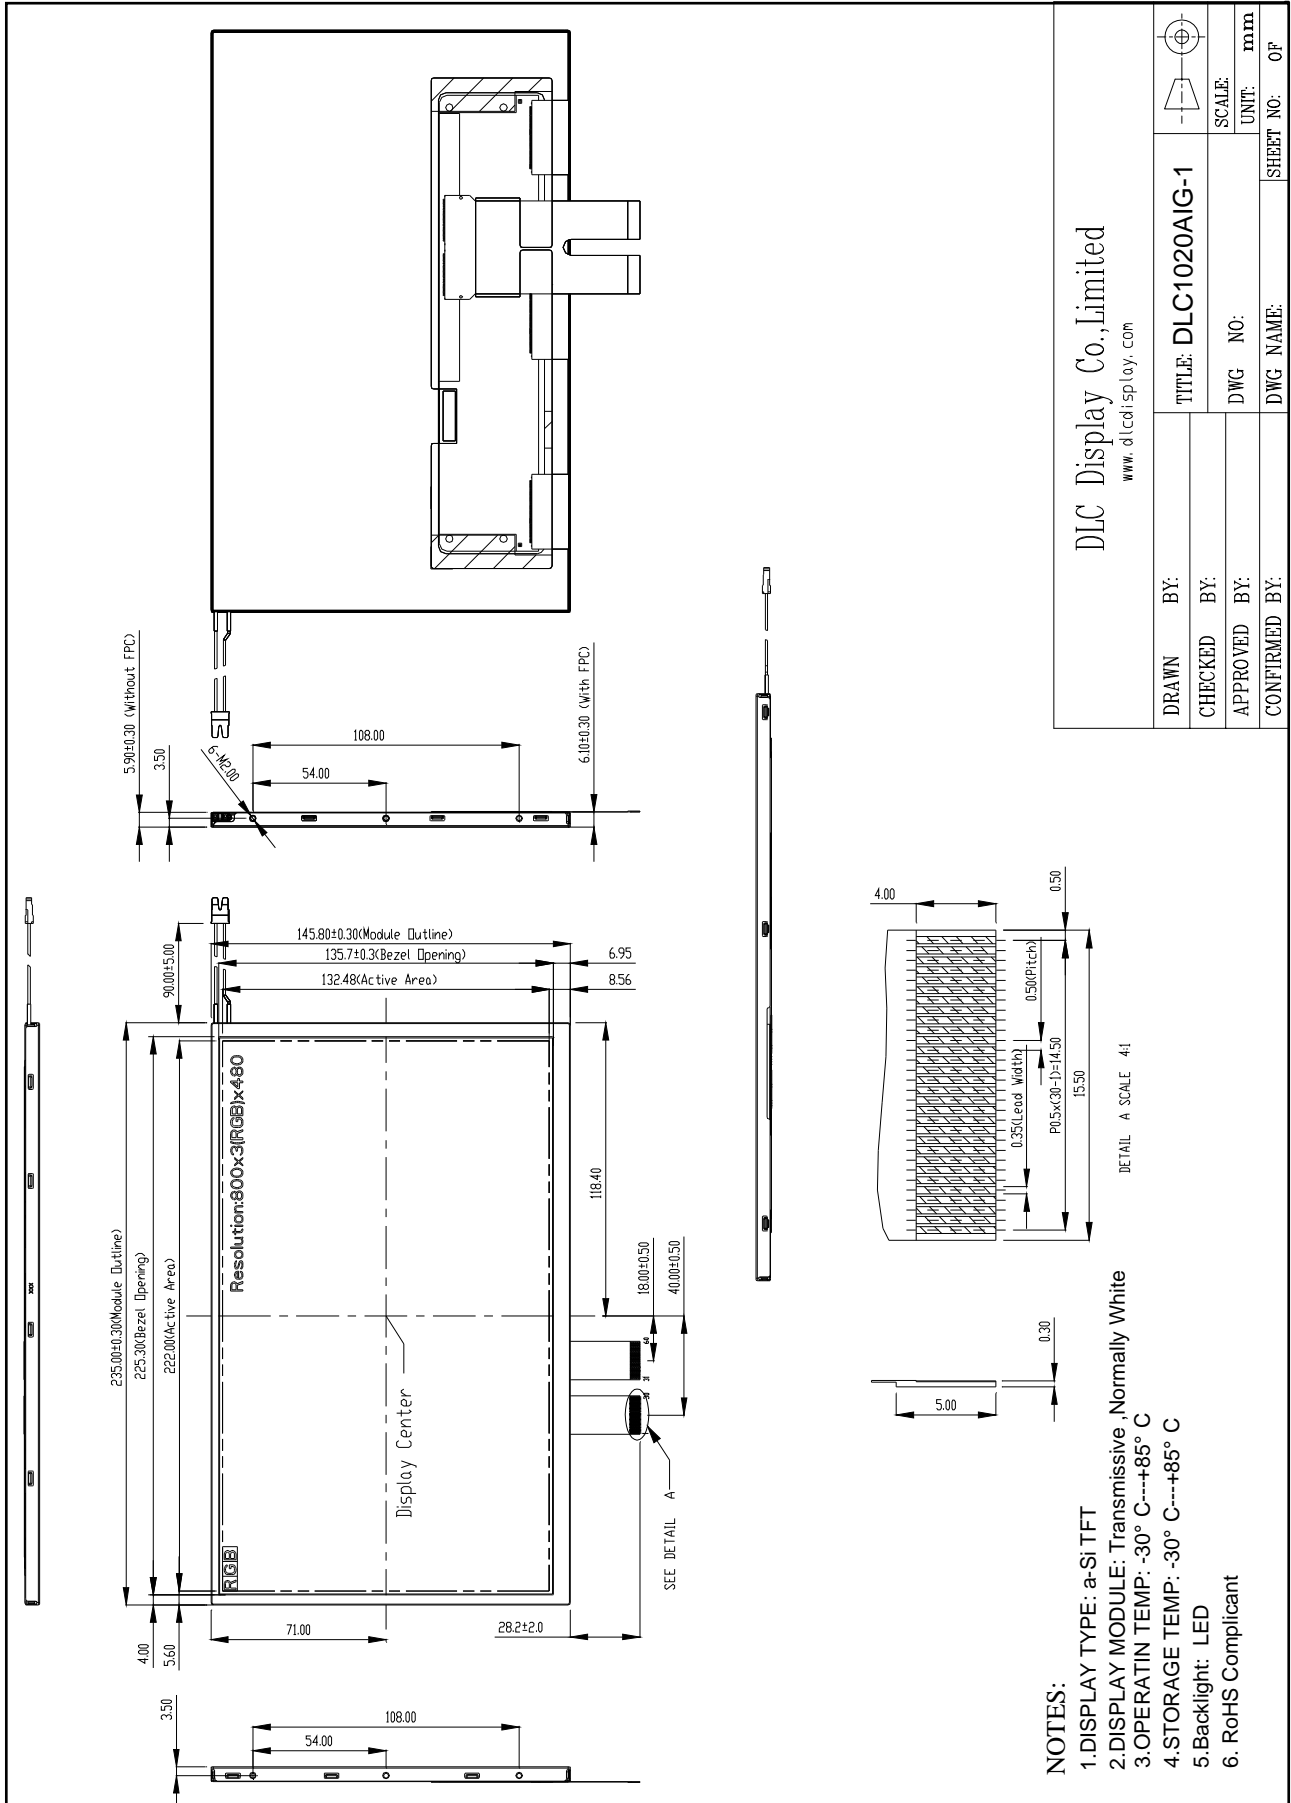

Outline Drawing

DLC Display Co., Limited www.dlcdisplay.com		TITLE: DLC1020AIG-1	
DRAWN BY:		CHECKED BY:	
APPROVED BY:		DWG NO:	
CONFIRMED BY:		DWG NAME:	
		SCALE:	mm
		UNIT:	mm
		SHEET NO:	OF