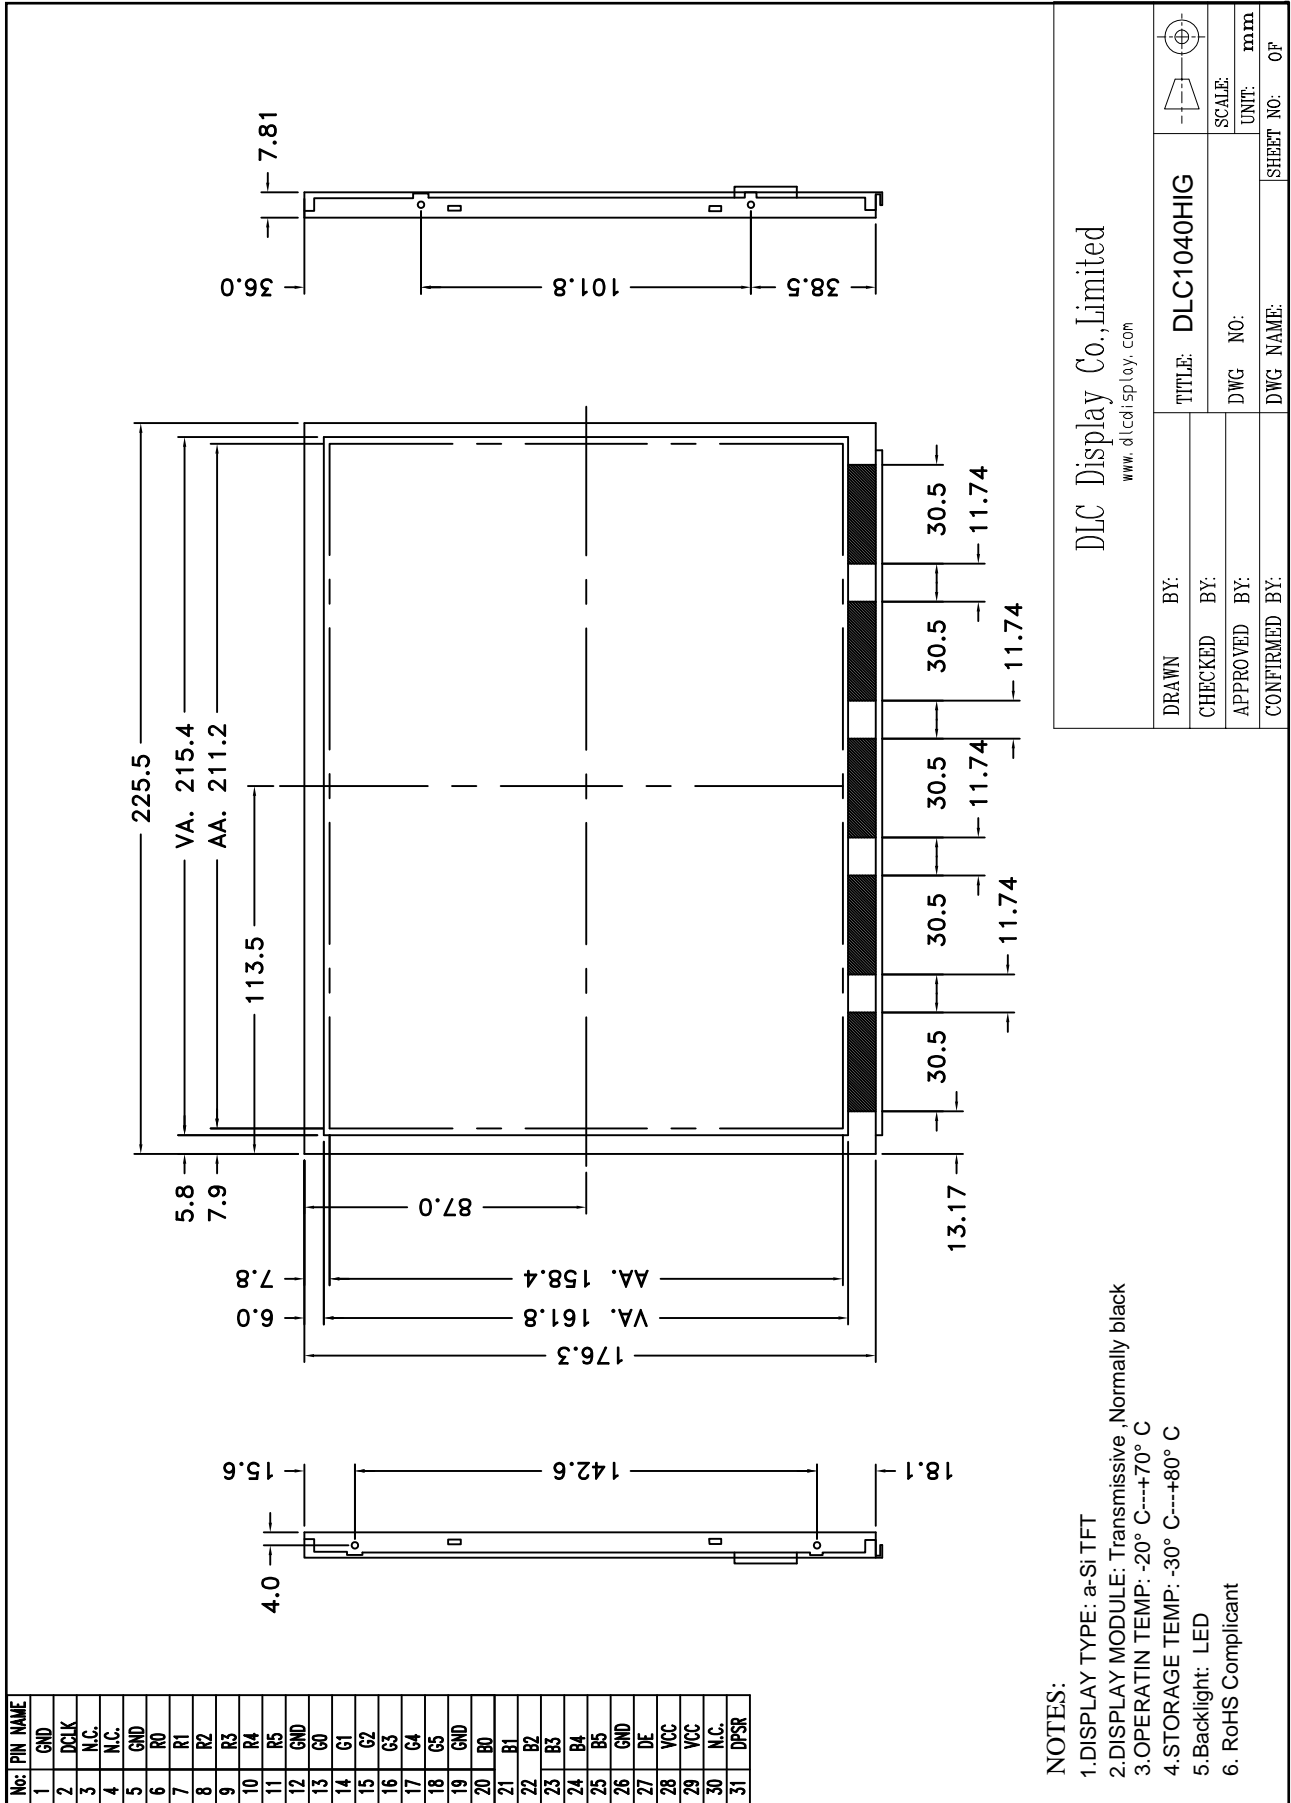

Outline Drawing

DLC Display Co., Limited www.dlccdisplay.com		TITLE: DLC1040HIG		SCALE:	
DRAWN BY:		DWG NO:		UNIT:	mm
CHECKED BY:		DWG NAME:		SHEET NO:	OF
APPROVED BY:					
CONFIRMED BY:					